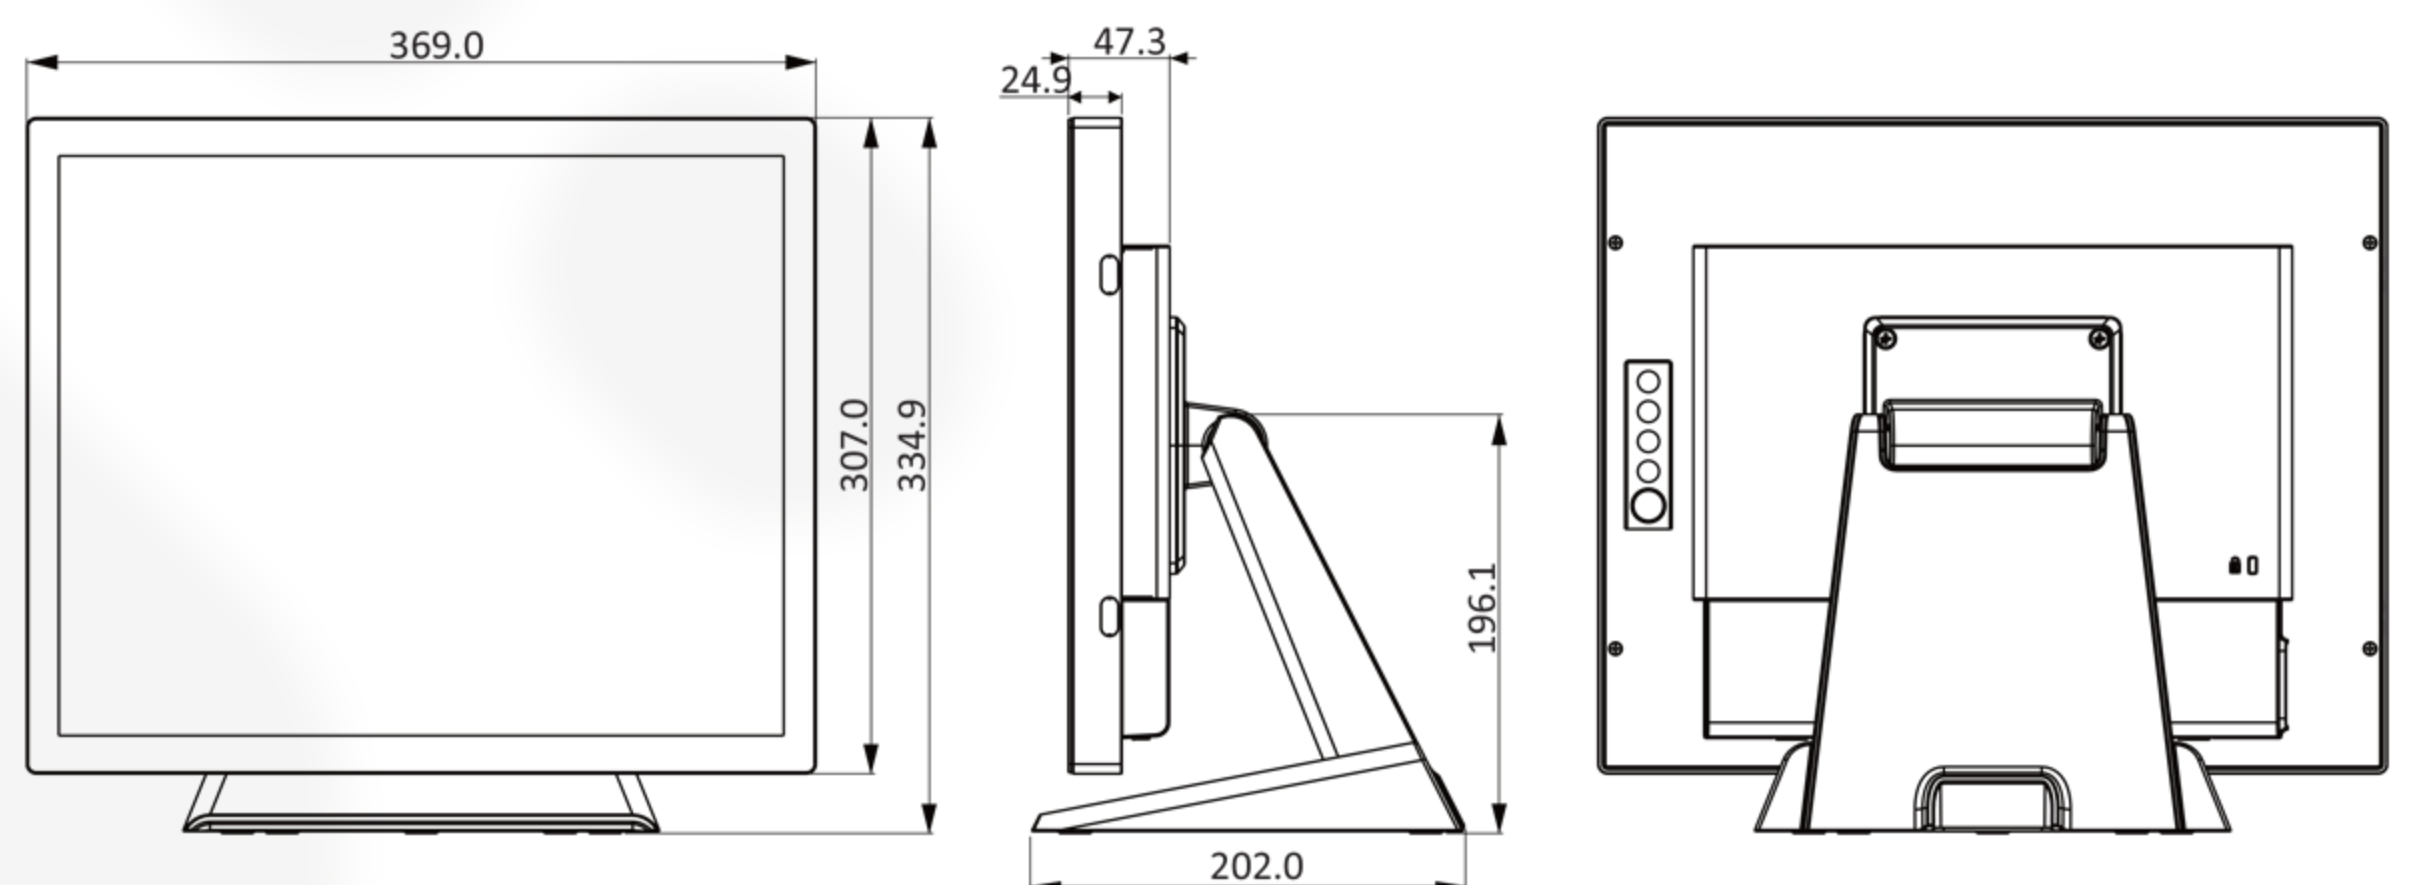

TSM-17

Touch Monitor

True Bezel Free Designing

VESA

Product Configuration

Main Specification

Display	17" (1280×1024) TFT LCD
Touch Panel	Projected Capacitive
Touch Points	10 Point
Brightness	225 cd/m ²
Contrast Ratio	1000 : 1
Viewing Angle	H: 170°, V: 160°

Physical Properties

Power Supply	50W (12V, 4.18A) External Power Adaptor
Housing Color	Black
Material	Glass, SECC Metal
Compliance	Front Panel IP54
Dimensions	369 × 334.9 × 202 mm (W x H x D)
Carton	450 × 418 × 277 mm (W x H x D)
Net Weight	5.3 kg
Gross Weight	7.3 kg
VESA	100 × 100 mm

I/O Port

USB 2.0 (Type B)	x1 (For Touch Screen Interface)
VGA (DB15)	x1
HDMI	x1
Display Port	x1
Serial Port (RJ11)	x1 (For Remote Key)

Power Input DP HDMI VGA RJ11 USB